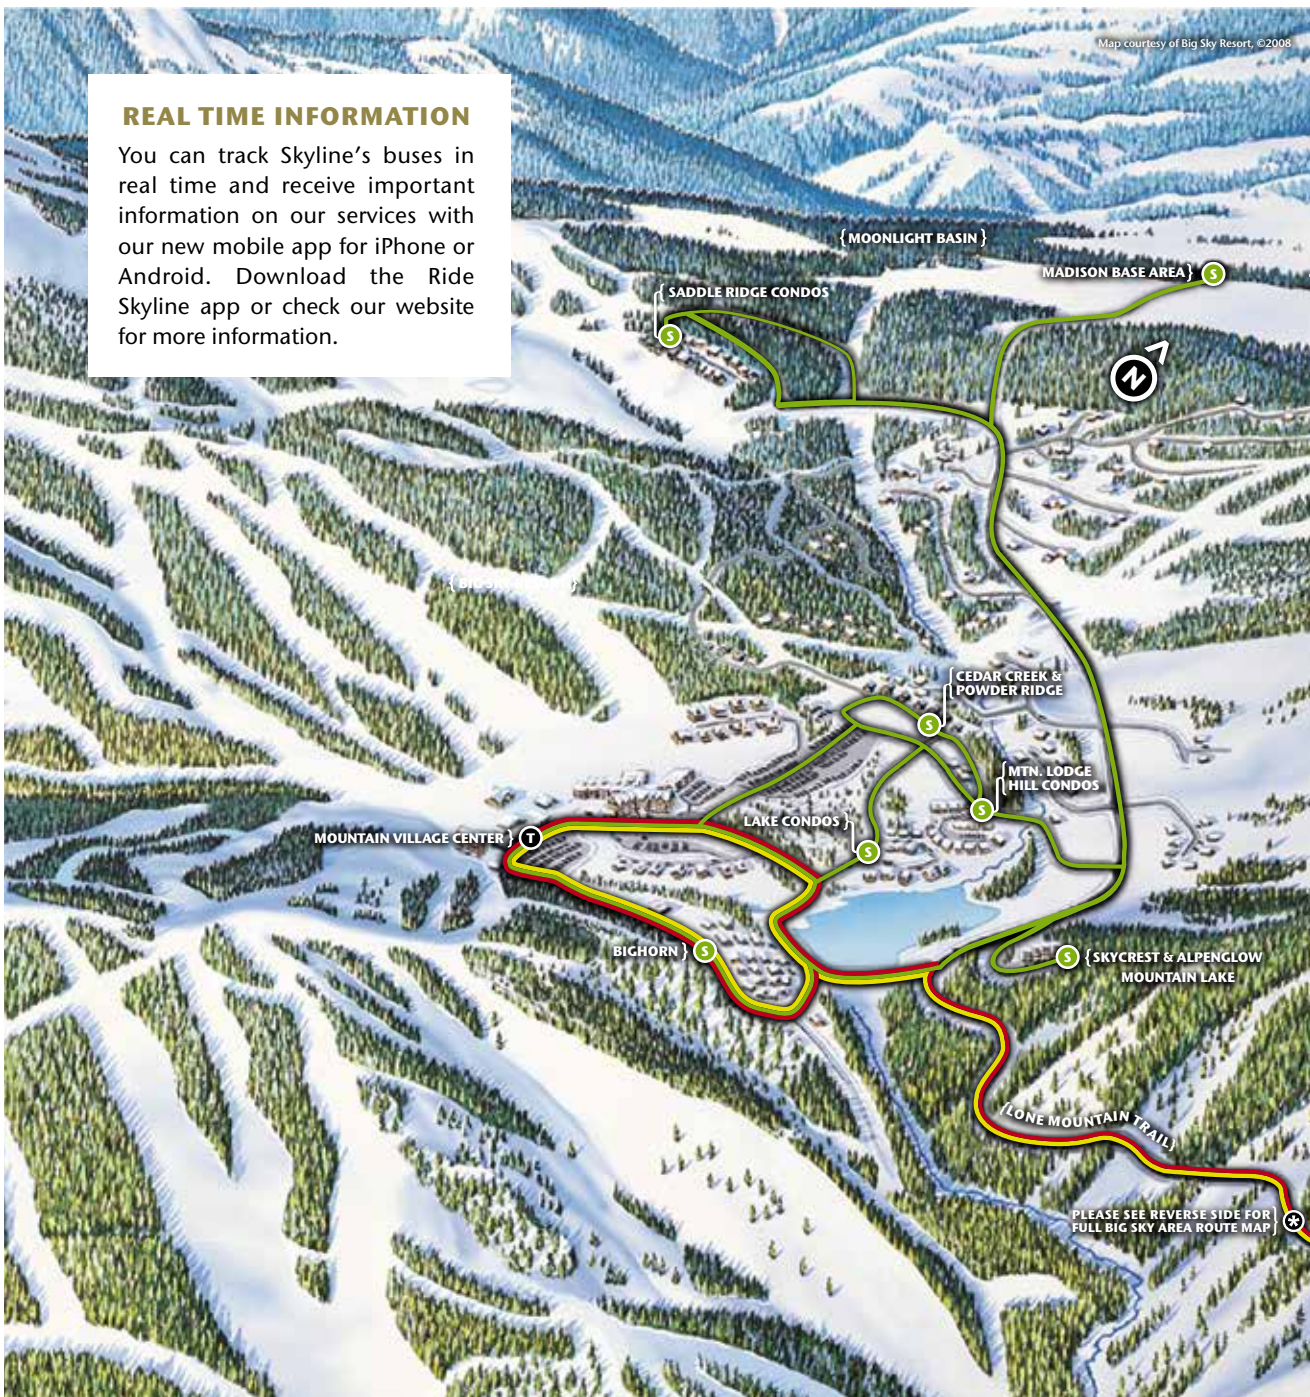

Map courtesy of the Big Sky Chamber of Commerce, ©2008

BIG SKY ROUTE MAP LEGEND

- MEADOW CIRCULATOR
- LINK EXPRESS
- CANYON-MOUNTAIN
- MOUNTAIN LOOP
- T TRANSFER POINTS
- S SCHEDULED STOPS
- W WHISTLE STOPS (REQUESTED DROP OFFS ONLY)

THE LINK EXPRESS ROUTE MAP LEGEND

- S** SCHEDULED STOP
- T** TRANSFER POINT

MOUNTAIN LOOP ROUTE MAP LEGEND

- MOUNTAIN LOOP
- CANYON-MOUNTAIN
- LINK EXPRESS (FULL MAPS ON REVERSE SIDE)
- T** TRANSFER POINTS
- S** SCHEDULED STOPS