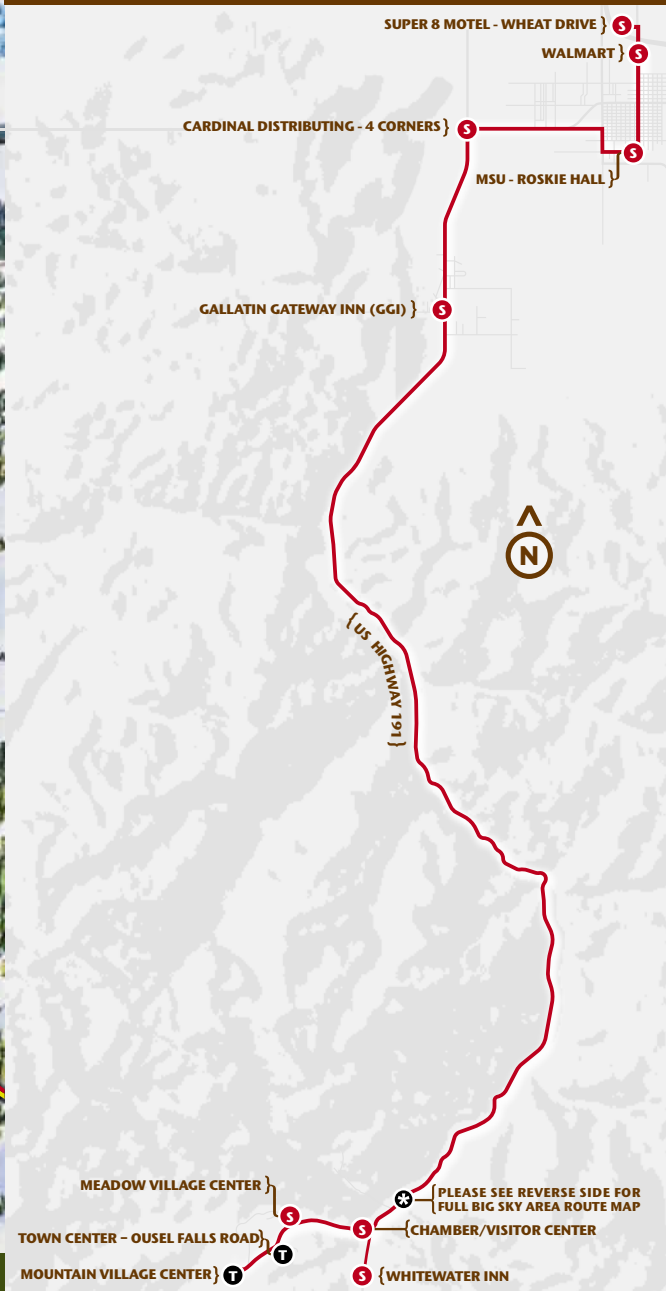

Map courtesy of the Big Sky Chamber of Commerce, ©2008

BIG SKY ROUTE MAP LEGEND

- MEADOW CIRCULATOR
- LINK EXPRESS
- CANYON-MOUNTAIN
- MOUNTAIN LOOP
- T TRANSFER POINTS
- S SCHEDULED STOPS
- W WHISTLE STOPS (REQUESTED DROP OFFS ONLY)

THE LINK EXPRESS ROUTE MAP LEGEND

- S** SCHEDULED STOP
- T** TRANSFER POINT

MOUNTAIN LOOP ROUTE MAP LEGEND

- MOUNTAIN LOOP
- CANYON-MOUNTAIN
- LINK EXPRESS (FULL MAPS ON REVERSE SIDE)
- T** TRANSFER POINTS
- S** SCHEDULED STOPS