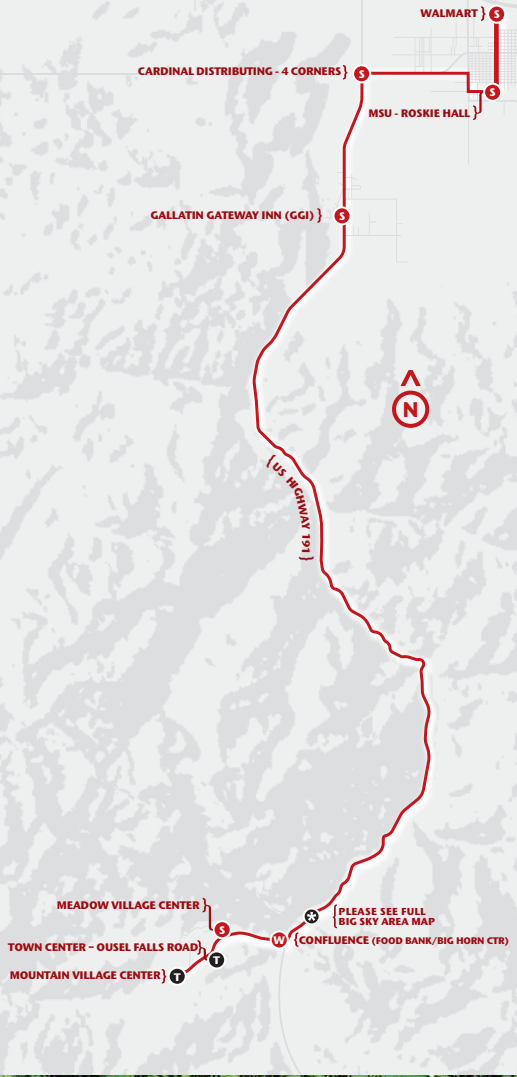

RED LINE MAP

- LEGEND**
- S SCHEDULED STOP
 - T TRANSFER POINT
 - W WHISTLE STOP

BIG SKY AREA MAP

2022 SHOULDER SEASON

APR 25-MAY 22 & SEP 26-NOV 20

- RED LINE - LINK SHOULDER SEASON ROUTE
- ALL LOCAL SERVICE IS DEMAND RESPONSE DURING THE SHOULDER SEASON
- T TRANSFER POINTS
- W WHISTLE STOPS (REQUESTED DROP OFFS ONLY)
- S SCHEDULED STOPS
- DR DEMAND RESPONSE (CALL IN ADVANCE FOR A RIDE)